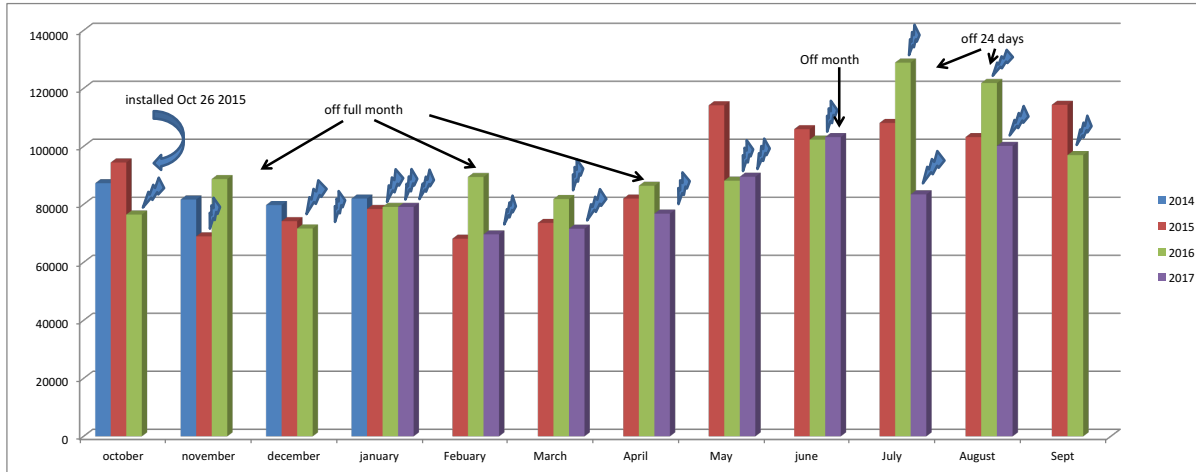

NEWMAN GYM 439 HERO RD

	october	november	december	january	February	March	April	May	June	July	August	Sept			
2014	87280	81680	79760	82000											
2015	94440	68960	74200	78400	68160	73600	82000	114160	105920	108080	103200	114320	1085440	Jan to july	630320
2016	76480	88720	71680	79120	89440	81840	86400	88160	102320	128880	121840	97000	1111880		656160
2017				79120	69660	71600	76800	89520	103200	83440	100160		673500		573340

SUMMARY LEGEND

- unit non existant
- defender on for entire time
- unit on only partial month On/Off testing
- unit off
- unit active